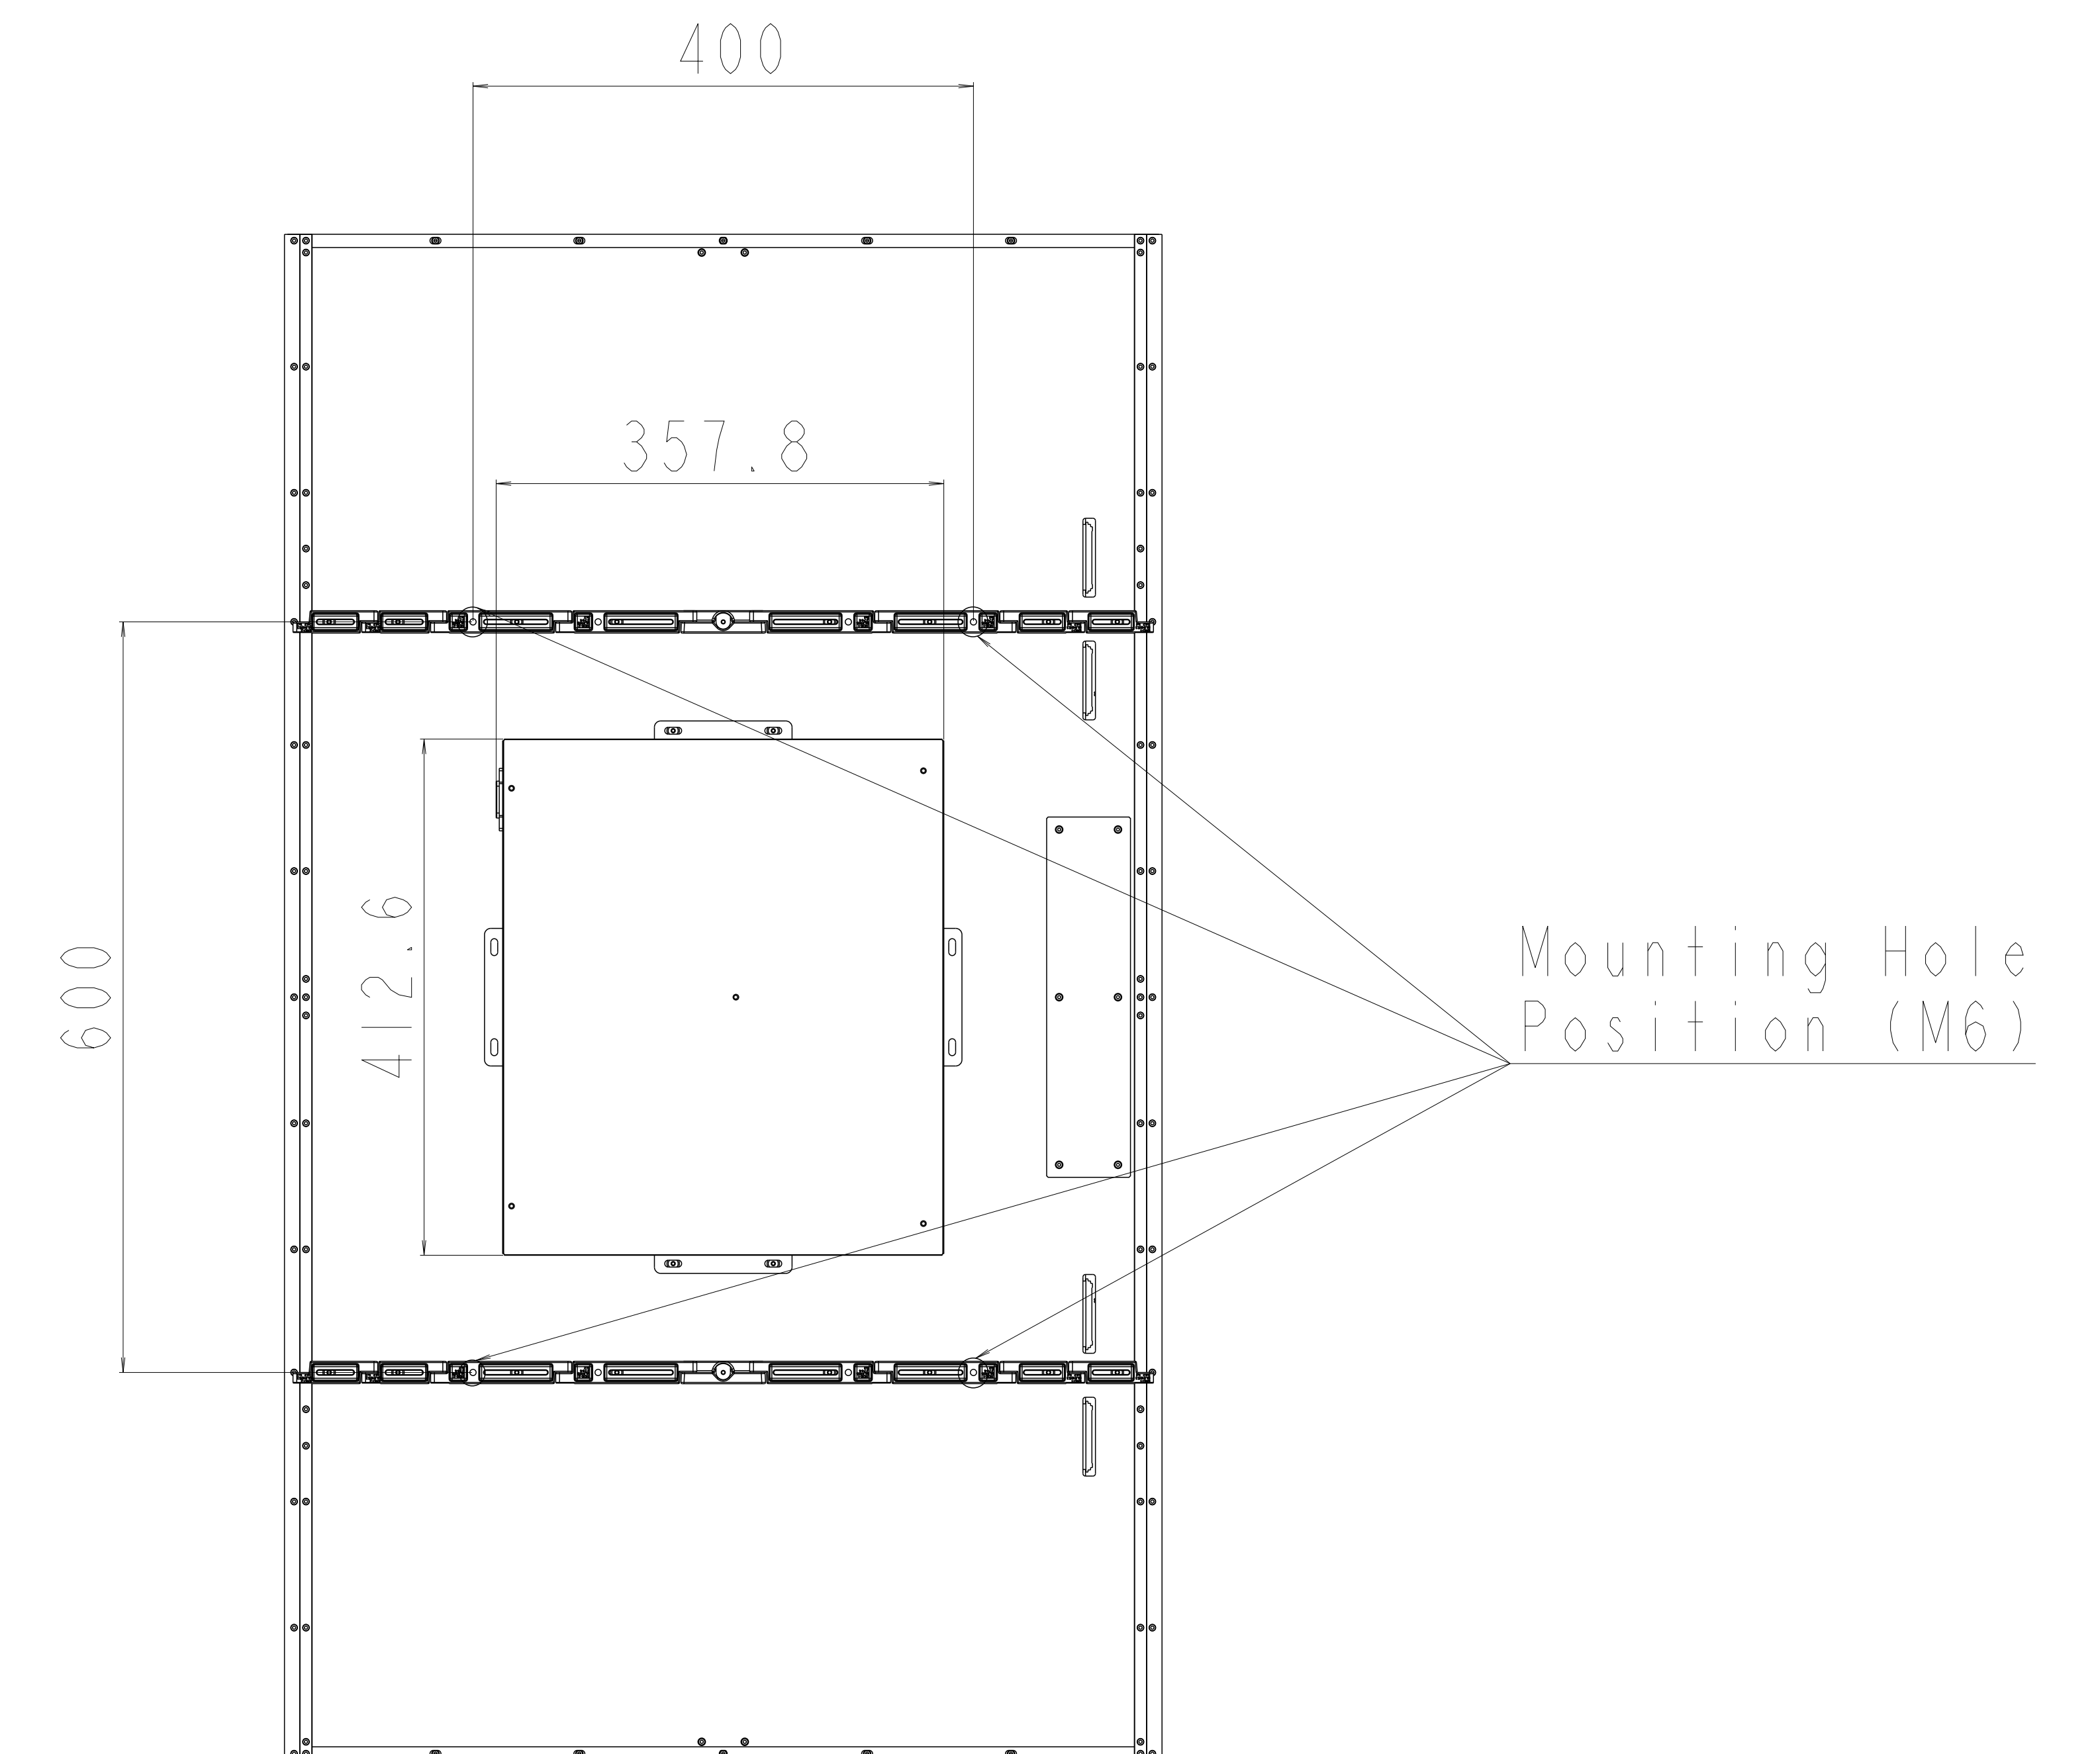

[Top View]

[OLED OPEN FRAME]
[55EF5E-P]

[PORTRAIT OR, FLAT]
[UNIT : mm]
[SCALE : 1/1]

[Front View]

[Side View]

[Back View]