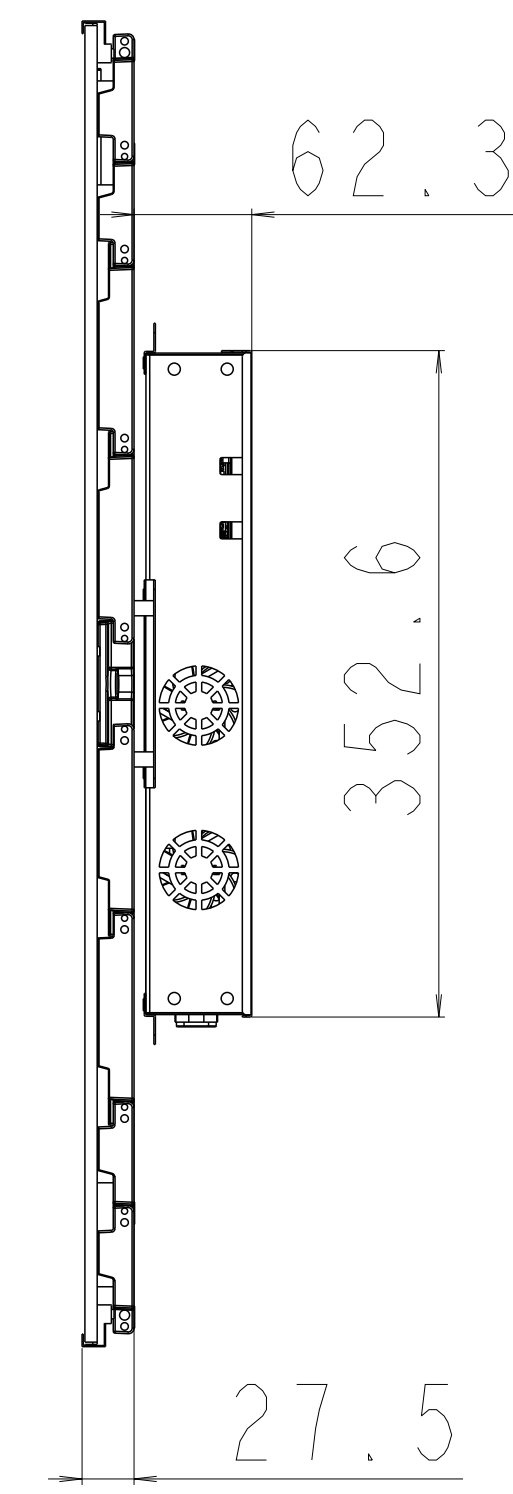

[Top View]

[OLED OPEN FRAME]
[55EF5E-P]

[PORTRAIT OR, FLAT]
[UNIT : mm]
[SCALE : 1/1]

[Front View]

[Side View]

[Back View]