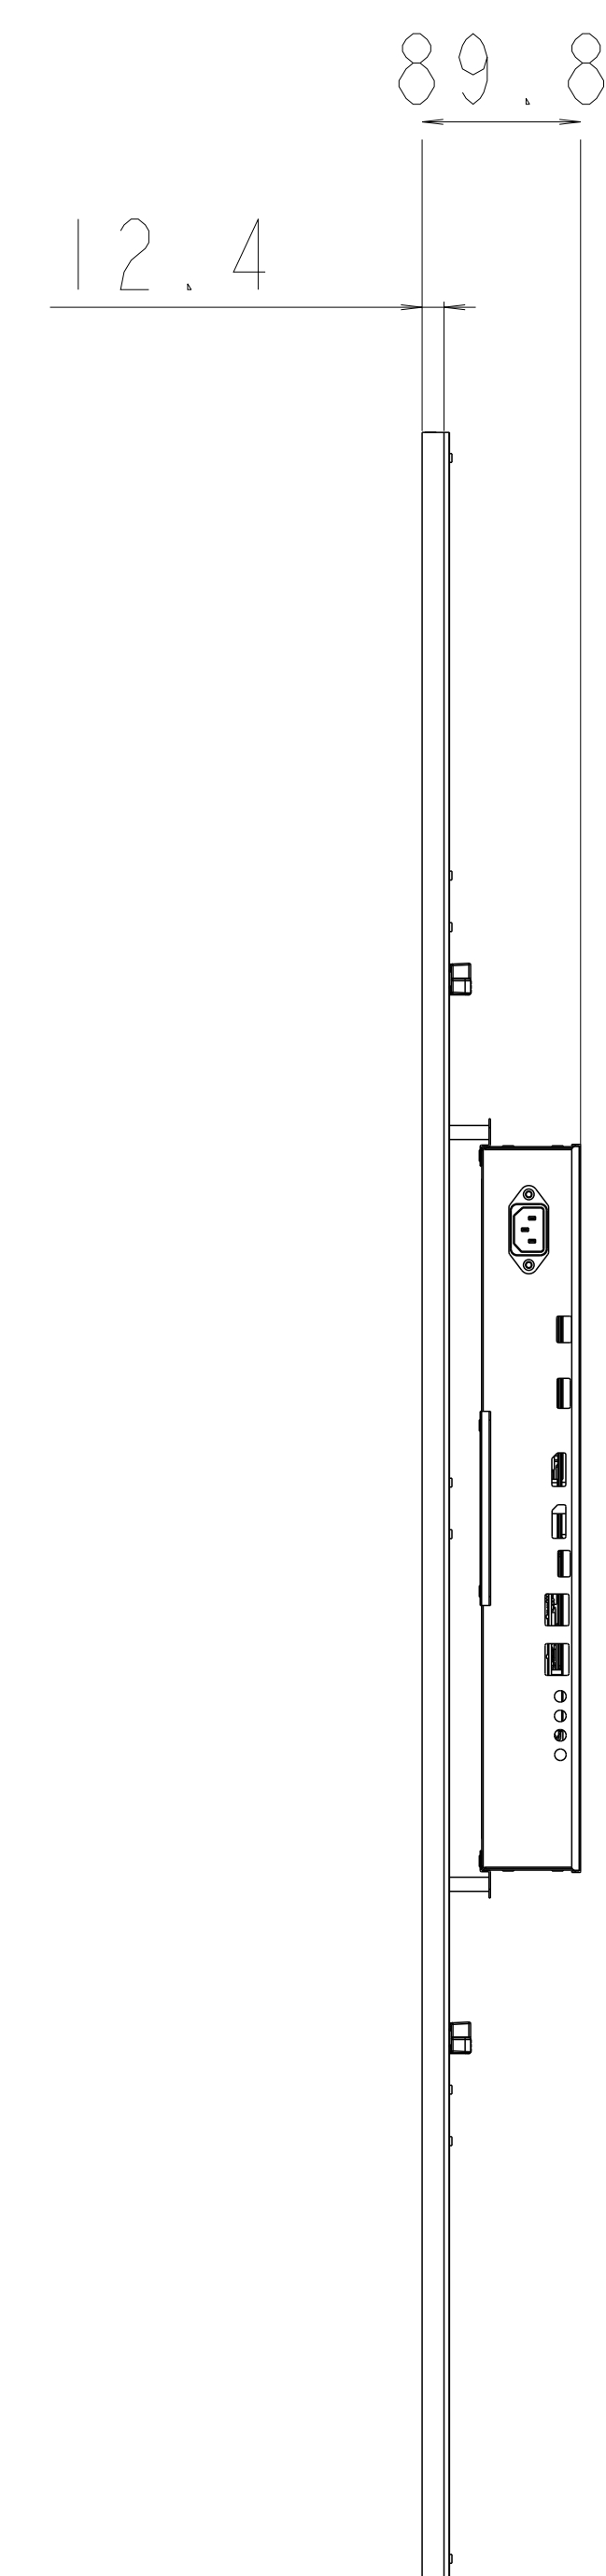

[Top View]

[OLED OPEN FRAME]
[55EF5E-P]

[PORTRAIT OR, FLAT]
[UNIT : mm]
[SCALE : 1/1]

[Front View]

[Side View]

[Back View]